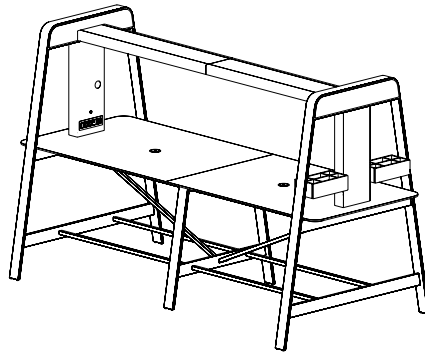

TEAMWORK H

wymiary/dimensions [cm]

kod/code

TEAMWORK H_MHO

Konfiguracja 1:

Lewa strona: uchwyt na monitor TV

Prawa strona: organizery

Configuration 1:

Left side: TV monitor holder

Right side: organizers

wymiary blatu
table top dimensions

L 340 x D 120 x H 105

wymiary całkowite
overall dimensions

L 340 x D 162 x H 202

TH_MHO

TEAMWORK H_MHF