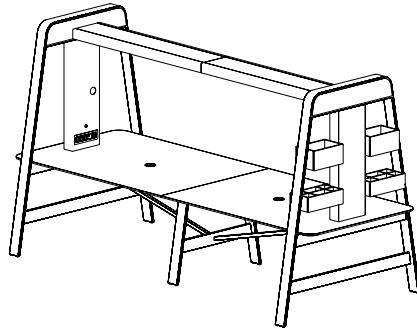

TEAMWORK L

wymiary/ dimensions

kod/code

TEAMWORK L_MHFO

Konfiguracja 1:

Lewa strona: uchwyt na monitor TV

Prawa strona: doniczki/organizery

Configuration 1:

Left side: TV monitor holder

Right side: flowerpots/organizers

wymiary blatu
table top dimensions

L 340 x D 120 x H 75

wymiary całkowite
overall dimensions

L 340 x D 151 x H 185

TL_MHFO

TEAMWORK L_MHOO